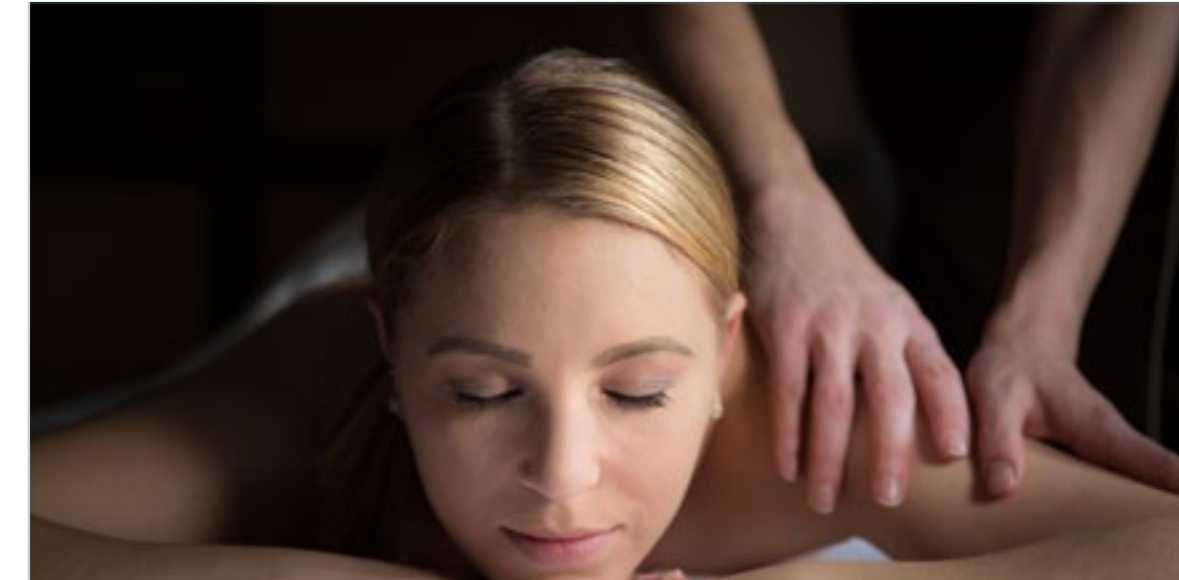

Échappée des Rêves

- Accès matinée ou après-midi au Spa et fitness (piscine intérieure, piscine vitalité extérieure chauffée, sauna, hammam, laconium, douches sensorielles)
- Massage Relaxant ou Energétique de 90 minutes
- Déjeuner trois plats hors boissons au restaurant Les Caroubiers
- Half-day access to the Spa facilities (indoor pool, heated outdoor vitality pool, sauna, hammam, laconium, jet showers)
- Relaxing or Energetic massage - 90 minutes
- Three-course lunch excluding beverages at «Les Caroubiers» restaurant

1 personne 293 €