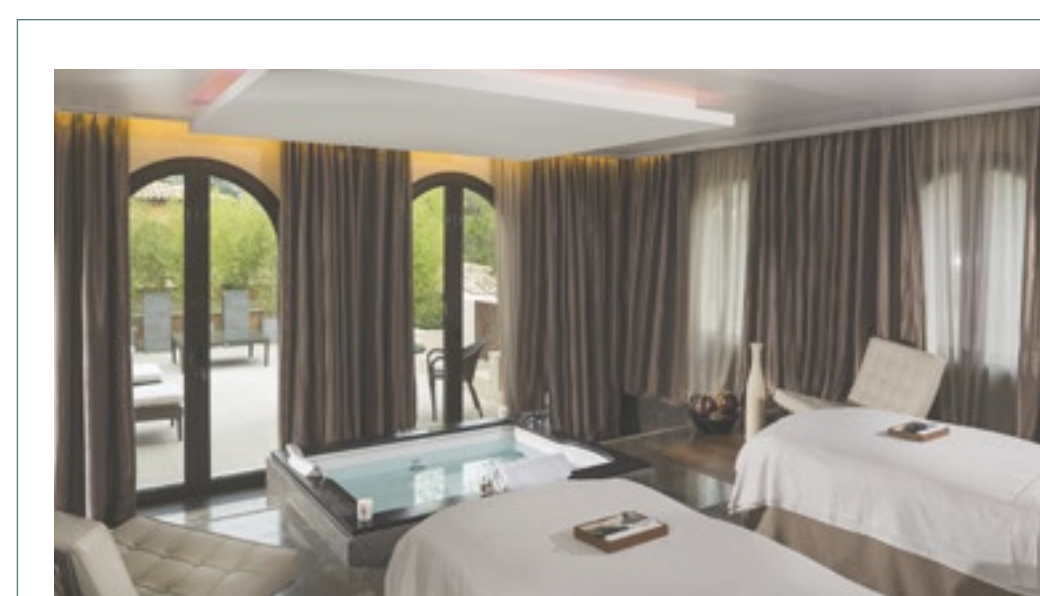

Tous nos massages
sont disponibles en Suite Duo