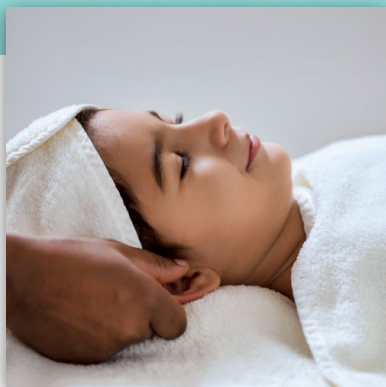

FACIALS

[VIEW TREATMENTS](#)